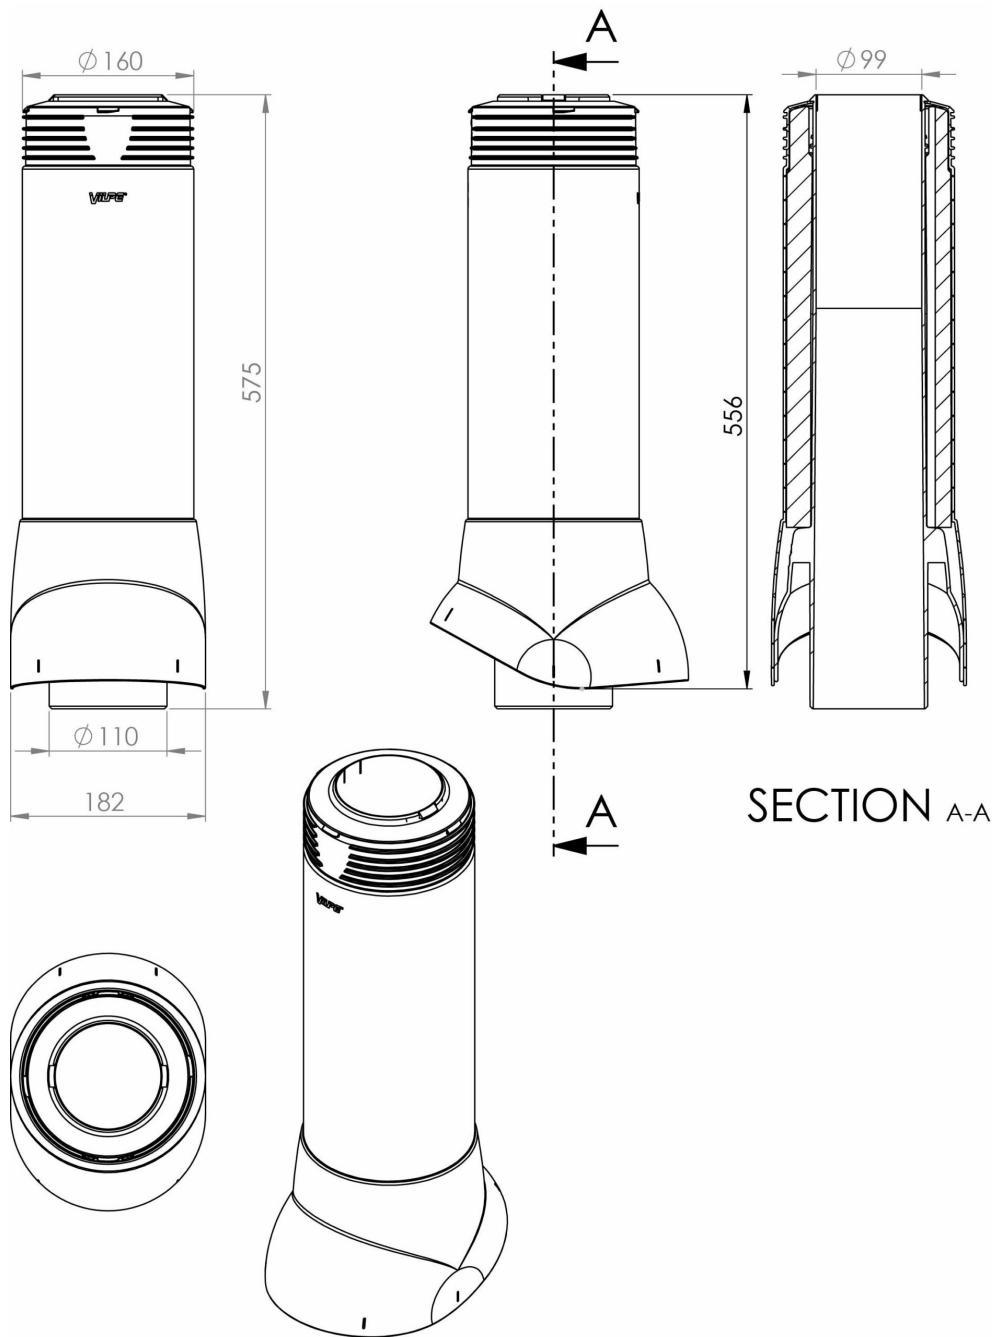

110P/IS/500 TUULETUSPUTKI

Vilpe Oy Ab

Kauppatie 9, FI-65610 Mustasaari
Telephone +358 20 123 3200

Sales & Technical Support | FI +358 20 123 3233 | EN +358 20 123 3222 | RU +358 20 123 3290 | SE +46 70 511 2020 | PL +48 71 740 2623
myynti@sktuote.fi | sales@sktuote.fi

29.04.2024